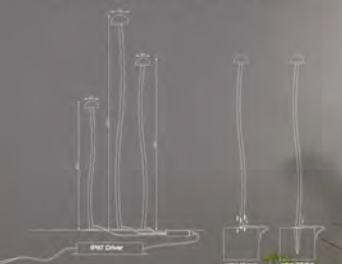

Model no: 1309-3heads
Cree LED 3W+2W*2
Aluminium+Acrylic
Sand black color
3000K
IP65 lamp+IP67 driver
Box size: 113*23*15CM