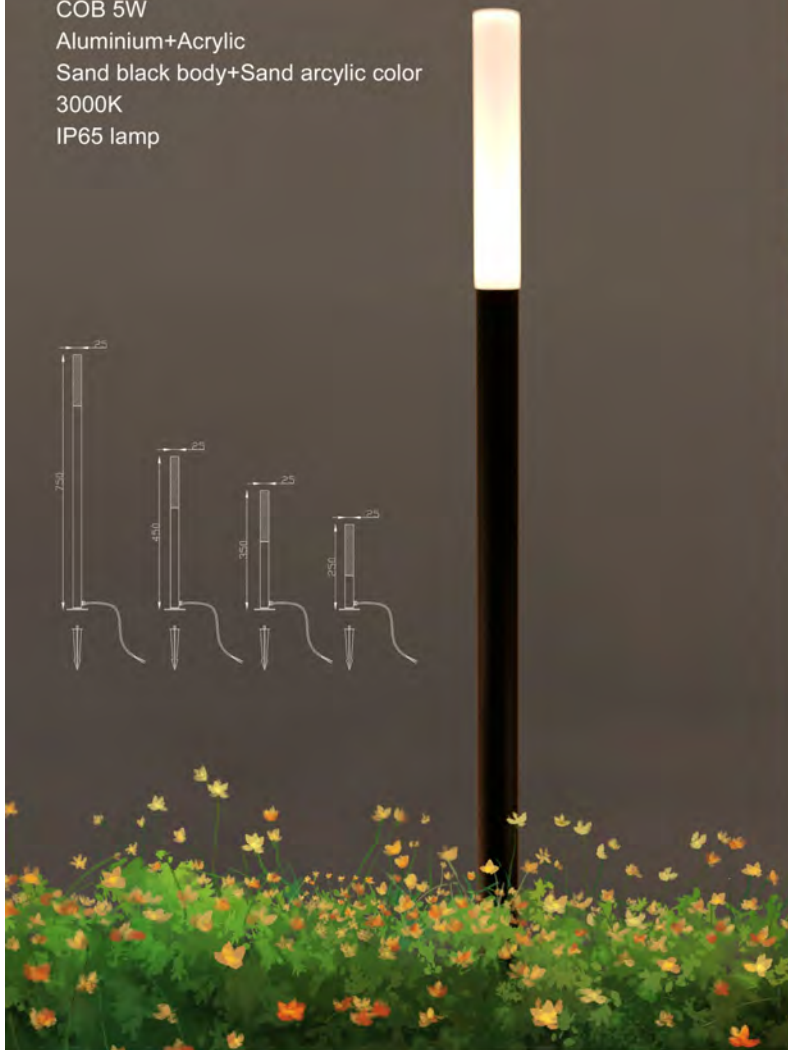

Model no: 1301
COB 5W
Aluminium+Acrylic
Sand black body+Sand acrylic color
3000K
IP65 lamp