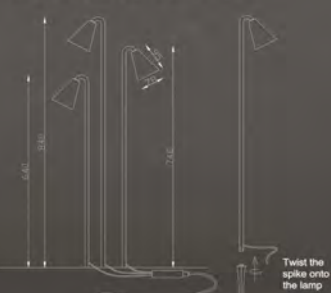

Box size: 65*15*8.3CM
 75*15*8.3CM
 85*15*8.3CM
 95*15*8.3CM
 105*15*8.3CM

Twist the spike onto the lamp

HALOMAX
 LIGHTING SOLUTIONS

Model no: 1305-2 heads
 2*5W GU10
 Aluminium+Acrylic
 black color
 3000K
 IP65 lamp
 Box size: 75*15*8.3CM

Twist the spike onto the lamp

Model no: 1305-3 heads
 3*5W GU10
 Aluminium+Acrylic
 black color
 3000K
 IP65 lamp
 Box size: 85*15*8.3CM

Twist the spike onto the lamp

Model no: 1305-4 heads
 4*5W GU10
 Aluminium+Acrylic
 black color
 3000K
 IP65 lamp
 Box size: 99*20*13CM