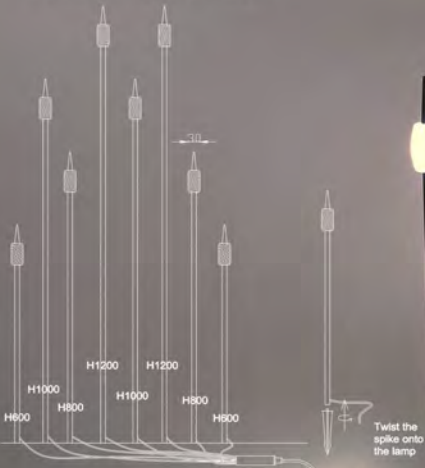

Model no: 1307-8 heads
G4 LED 8*3W
Aluminium+Acrylic
Sand black color
3000K
IP65 lamp
Box size: 130*18*12CM