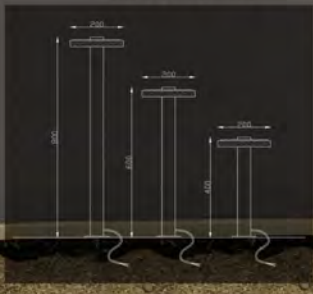

Model no: 1325 heads
LED 15W
Aluminium+Acrylic
Sand black color
3000K
IP65 lamp
Box size: 40*27*15CM/60*27*15CM
80*27*15CM