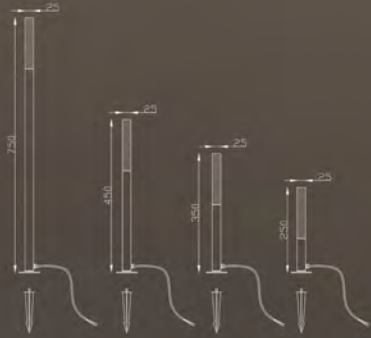

Model no: 1301
COB 5W
Aluminium+Acrylic
Sand black body+Sand acrylic color
3000K
IP65 lamp