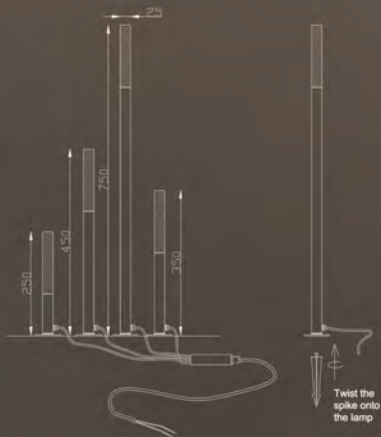

Model no: 1301-4 heads
COB 5W*4
Aluminium+Acrylic
Sand black body+Sand acrylic color
3000K
IP65 lamp
Box size: 82*17*10CM