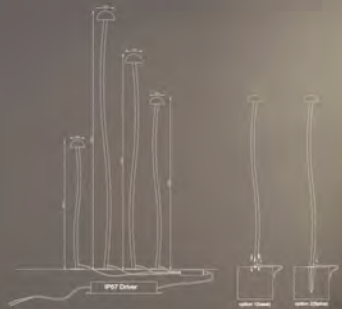

Model no: 1309-4 heads
Cree LED 3W*2+2W*2
Aluminium+Acrylic
Sand white color
3000K
IP65 lamp+IP67 driver
Box size: 133*26*15CM