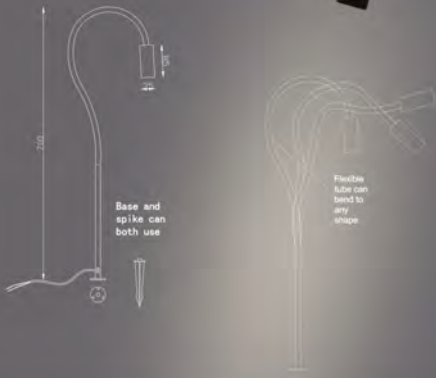

Aluminium+Acrylic
Sand black color
3000K
IP65 lamp
Box size: D4.4*H101CM