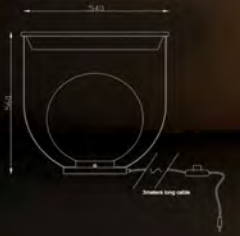

Model no: 1321-6 heads
Osram 1w*6
Aluminium+Acrylic
Black+copper color
3000K
High 400-1400MM
IP65 lamp+IP67 driver
Box size: 164*34*9CM

Model no: 1321-12 heads
Osram 1w*12
Aluminium+Acrylic
Black+copper color
3000K
High 400-1400MM
IP65 lamp+IP67 driver
Box size: 144*16*13CM

Model no: 1322-XS
LED E27
Aluminium+Acrylic
Sand Black color
3000K
IP65 lamp
Box size: 41*39*39CM

Model no: 1322-L
LED E27
Aluminium+Acrylic
Sand Black color
3000K
IP65 lamp
Box size: 65*63*63CM

Model no: 1322-S
LED E27
Aluminium+Acrylic
Sand Black color
3000K
IP65 lamp
Box size: 71*34*34CM