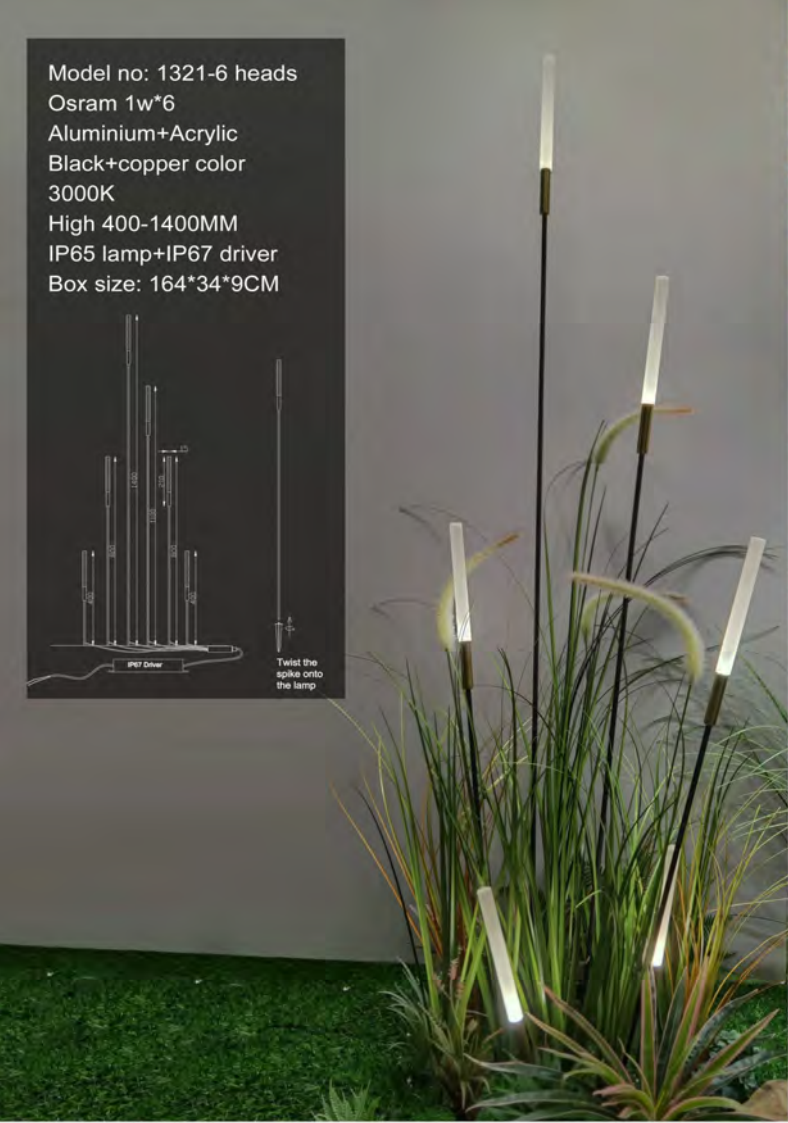

Model no: 1321-6 heads
Osram 1w*6
Aluminium+Acrylic
Black+copper color
3000K
High 400-1400MM
IP65 lamp+IP67 driver
Box size: 164*34*9CM