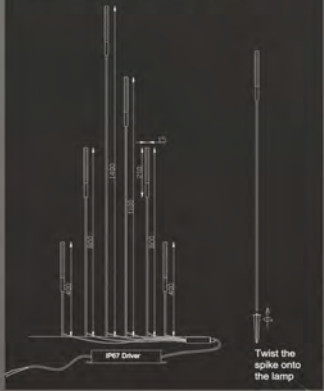

Model no: 1321-6 heads
Osram 1w*6
Aluminium+Acrylic
Black+copper color
3000K
High 400-1400MM
IP65 lamp+IP67 driver
Box size: 164*34*9CM