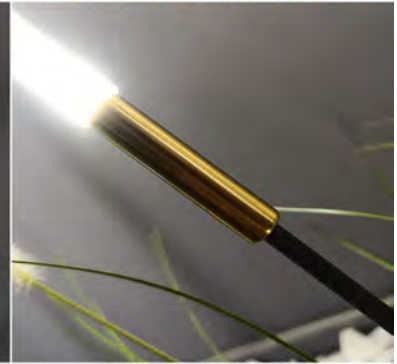

Model no: 1321-6 heads
Osram 1w*6
Aluminium+Acrylic
Black+copper color
3000K
High 400-1400MM
IP65 lamp+IP67 driver
Box size: 164*34*9CM