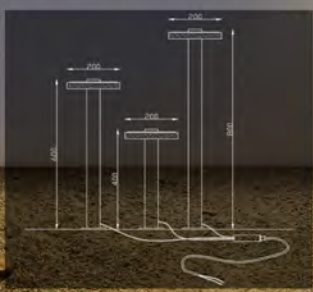

Model no: 1325-3 heads
LED 3*15W
Aluminium+Acrylic
Sand black color
3000K
IP65 lamp
Box size: 79*27*17CM