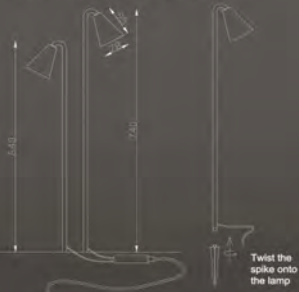

Box size: 65*15*8.3CM
 75*15*8.3CM
 85*15*8.3CM
 95*15*8.3CM
 105*15*8.3CM

Twist the spike onto the lamp

HALOMAX
 LIGHTING SOLUTIONS

Model no: 1305-2 heads
 2*5W GU10
 Aluminium+Acrylic
 black color
 3000K
 IP65 lamp
 Box size: 75*15*8.3CM

Twist the spike onto the lamp

Model no: 1305-3 heads
 3*5W GU10
 Aluminium+Acrylic
 black color
 3000K
 IP65 lamp
 Box size: 85*15*8.3CM

Twist the spike onto the lamp

Model no: 1305-4 heads
 4*5W GU10
 Aluminium+Acrylic
 black color
 3000K
 IP65 lamp
 Box size: 99*20*13CM