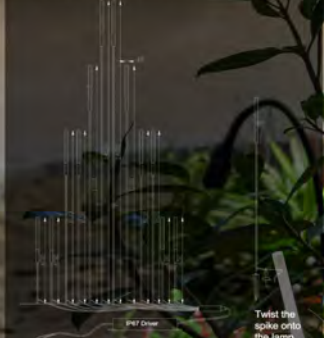

Model no: 1321-12 heads
Osram 1w*12
Aluminium+Acrylic
Black+copper color
3000K
High 400-1400MM
IP65 lamp+IP67 driver
Box size: 144*16*13CM