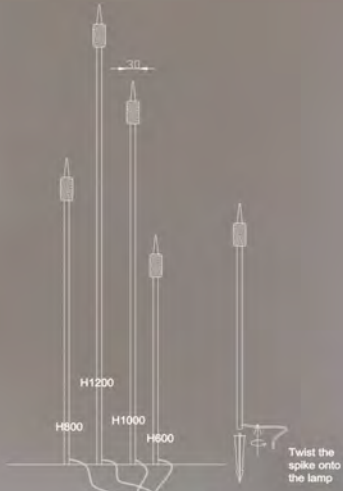

Model no: 1307-4 heads
G4 LED 4*3W
Aluminium+Acrylic
Sand black color
3000K
IP65 lamp
Box size: 130*18*12CM