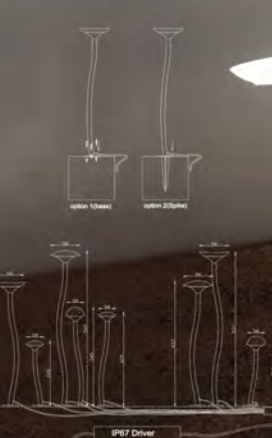

Model no: 1308-8 heads
Cree LED 2w*4+3W*4
Aluminium+Acrylic
Sand white color
High 228-542MM
3000K
IP65 lamp+IP67 driver
Box size: 63*45*14CM