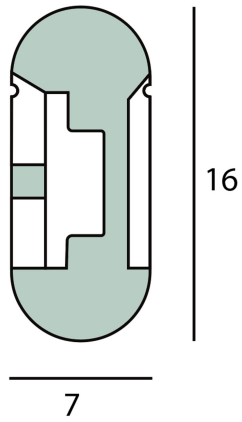

PRODUCT INFORMATION

<b>Application Type</b>	Linear Flex
<b>Housing Type</b>	Flexible Silicone
<b>Colour Temperature</b>	2700K, 3000K, 4000K
<b>Driver</b>	Remote
<b>Controls</b>	Analog, Dali, On/off
<b>Size</b>	7x16mm