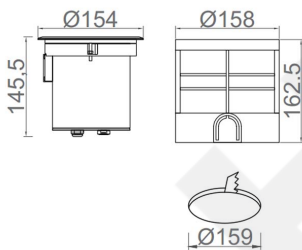

**PRODUCT INFORMATION**

<b>Application Type</b>	Inground Lights
<b>Housing Type</b>	Aluminum, stainless steel
<b>Housing Colour</b>	Black, Grey
<b>Colour Temperature</b>	2700K, 3000K, 4000K
<b>Dimmable</b>	Yes
<b>Light distribution</b>	11°x36°, 15°, 15°x38°, 30°, 8°
<b>Controls</b>	Analog, Dali, On/off
<b>Wattage Upto</b>	18W
<b>Size</b>	Dia: 154mm, Depth: 162mm, Cutout: 159mm
<b>Driver</b>	Remote