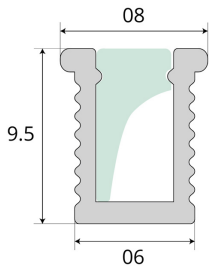

PRODUCT INFORMATION

Application Type	Profile Lights
Housing Type	aluminium extrusion
Colour Temperature	2700K, 3000K, 4000K
Driver	Remote
Controls	Dali, On/off
Size	8×9.5mm
Dimmable	Yes
Wattage	10W/mtr