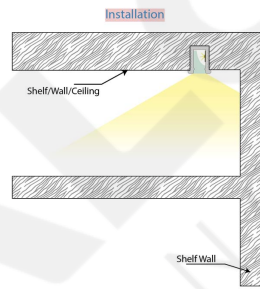

PRODUCT INFORMATION

Application Type	Profile Lights
Housing Type	aluminium extrusion
Colour Temperature	2700K, 3000K, 4000K
Driver	Remote
Controls	Dali, On/off
Size	8×9.5mm
Dimmable	Yes
Wattage	10W/mtr