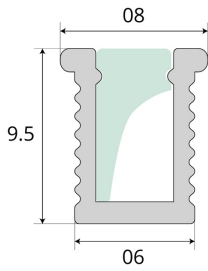

PRODUCT INFORMATION

Application Type	Profile Lights
Housing Type	aluminium extrusion
Colour Temperature	2700K, 3000K, 4000K
Driver	Remote
Controls	Dali, On/off
Size	8×9.5mm
Dimmable	Yes
Wattage	10W/mtr