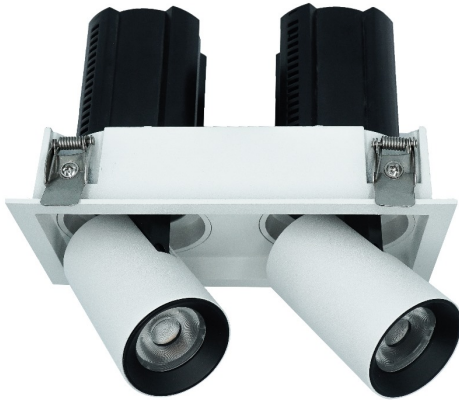

**PRODUCT INFORMATION**

**Application Type** Adjustable  
Downlighters, Trim  
Recess Downlighter

**Housing Type** Die Cast Aluminum

**Housing Colour** White

**Colour Temperature** 3500K, 2700K, 3000K,  
4000K

**Light distribution** 15°, 24°, 35°

**Dimmable** Yes

**Controls** Analog, Dali, On/off,  
Phase Cut

**Wattage Upto** 2x12W

**Size** 180x91mm, Height:  
116mm