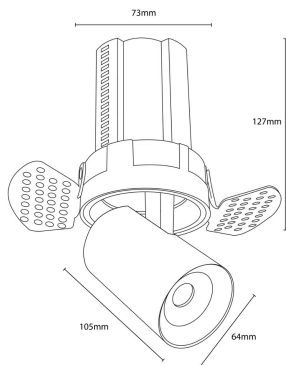

PRODUCT INFORMATION

Application Type	Adjustable Downlighters, Trim Recess Downlighter
Housing Type	Die Cast Aluminum
Insert Colour	Black, White, Dark Chrome, Golden, Silver
Housing Colour	Black, White
Colour Temperature	3500K, 2700K, 3000K, 4000K
Light distribution	15°, 24°, 35°
Dimmable	Yes
Controls	Analog, Dali, On/off, Phase Cut
Wattage Upto	20W
Size	dai: 110mm, height: 127mm