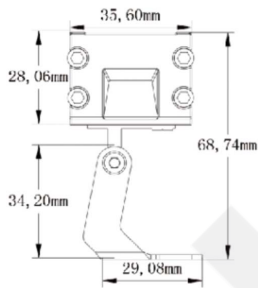

PRODUCT INFORMATION

Application Type	Wall washer
Housing Type	aluminium extrusion
Housing Colour	Grey
Colour Temperature	5000K, 3000K, 4000K
Accessories	Light Shield
Dimmable	Yes
Size	L1000*W35.60*H687mm
Controls	Analog, Dali, On/off
Driver	Remote

-L.558

Model	Watts(W)	LED QTY (pcs)	CRI	Flux (lm)-3000k	Flux (lm)-4000k/5000k	Optics
L.558A.10.0018.XX.XX.01.100	18	18	≥70	1440	1440	25°
		18	≥70	1440	1440	60°
		18	≥70	1440	1440	10*40°
		18	≥70	1440	1440	20*40°
		24	≥70	1920	1920	25°
L.558A.10.0024.XX.XX.01.100	24	24	≥70	1920	1920	60°
		24	≥70	1920	1920	10*40°
		24	≥70	1920	1920	20*40°
		24	≥70	1920	1920	20*40°