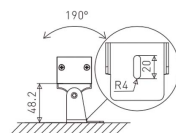

PRODUCT INFORMATION

Application Type	Wall washer
Housing Type	aluminium extrusion
Housing Colour	Grey
Colour Temperature	5000K, 3000K, 4000K
Accessories	Light Shield
Dimmable	Yes
Controls	Analog, Dali, On/off
Driver	Remote

Bracket 1: