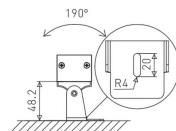

PRODUCT INFORMATION

Application Type	Wall washer
Housing Type	aluminium extrusion
Housing Colour	Grey
Colour Temperature	5000K, 3000K, 4000K
Accessories	Light Shield
Dimmable	Yes
Controls	Analog, Dali, On/off
Driver	Remote

Bracket 1: