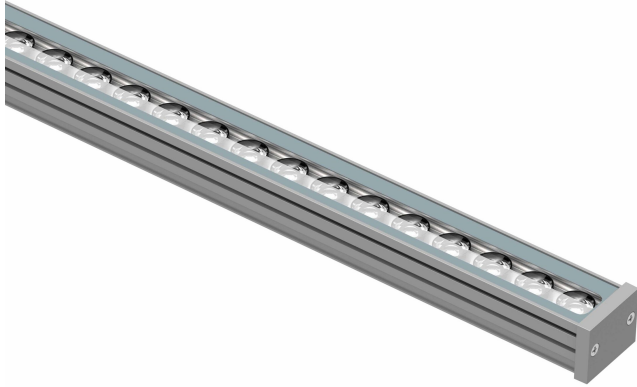

PRODUCT INFORMATION

Application Type	Wall washer
Housing Type	aluminium extrusion
Housing Colour	Grey
Colour Temperature	5000K, 3000K, 4000K
Accessories	Light Shield
Dimmable	Yes
Controls	Analog, Dali, On/off
Driver	Remote