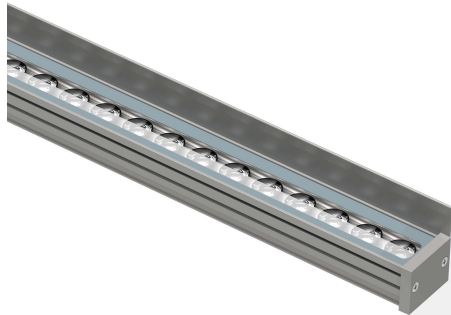

PRODUCT INFORMATION

Application Type	Wall washer
Housing Type	aluminium extrusion
Housing Colour	Grey
Colour Temperature	5000K, 3000K, 4000K
Accessories	Light Shield
Dimmable	Yes
Controls	Analog, Dali, On/off
Driver	Remote