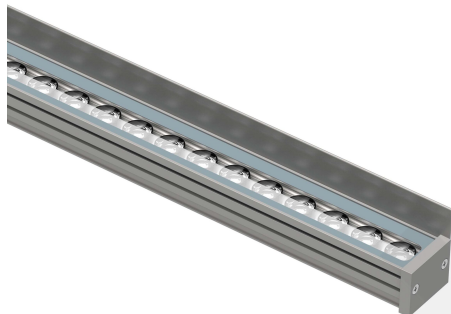

PRODUCT INFORMATION

Application Type	Wall washer
Housing Type	aluminium extrusion
Housing Colour	Grey
Colour Temperature	5000K, 3000K, 4000K
Accessories	Light Shield
Dimmable	Yes
Controls	Analog, Dali, On/off
Driver	Remote