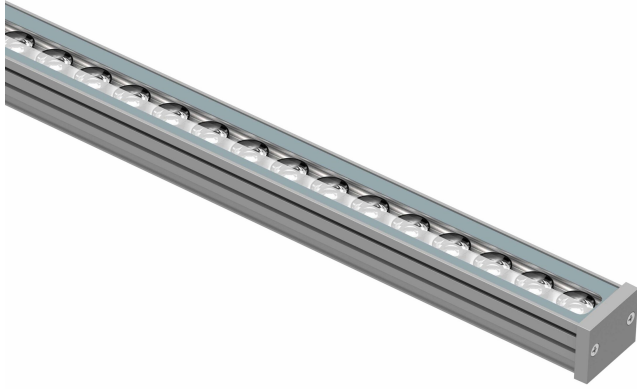

PRODUCT INFORMATION

Application Type	Wall washer
Housing Type	aluminium extrusion
Housing Colour	Grey
Colour Temperature	5000K, 3000K, 4000K
Accessories	Light Shield
Dimmable	Yes
Controls	Analog, Dali, On/off
Driver	Remote