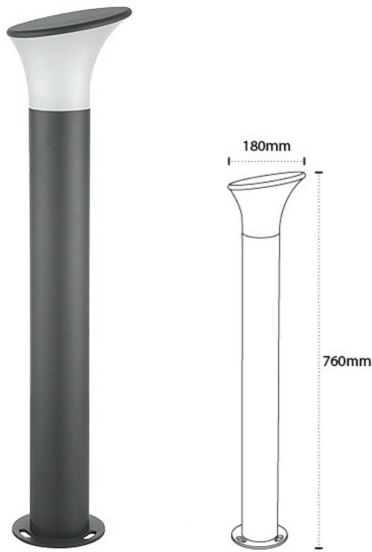

**PRODUCT INFORMATION**

<b>Application Type</b>	Bollard Lights
<b>Housing Type</b>	Aluminum
<b>Housing Colour</b>	Grey
<b>Controls</b>	On/off