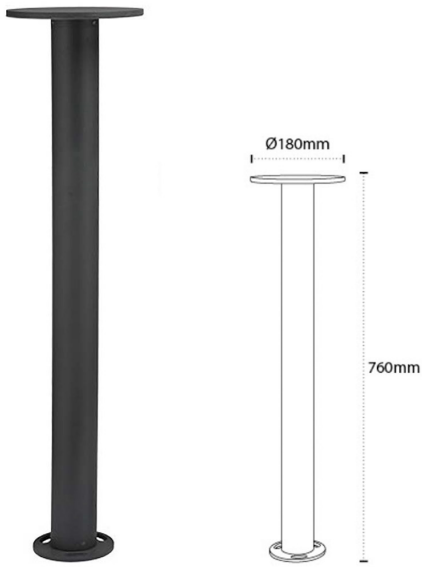

**PRODUCT INFORMATION**

<b>Application Type</b>	Bollard Lights
<b>Housing Type</b>	Aluminum
<b>Colour Temperature</b>	3000K, 6000K
<b>Housing Colour</b>	Grey
<b>Controls</b>	On/off
<b>Wattage Upto</b>	12W