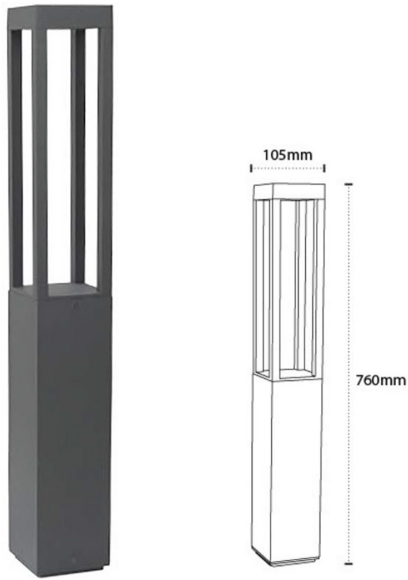

**PRODUCT INFORMATION**

<b>Application Type</b>	Bollard Lights
<b>Housing Type</b>	Aluminum
<b>Colour Temperature</b>	3000K, 6000K
<b>Housing Colour</b>	Grey
<b>Controls</b>	On/off
<b>Wattage Upto</b>	12W