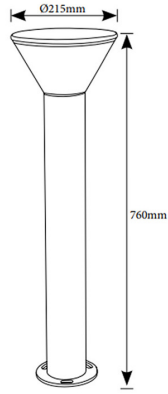

PRODUCT INFORMATION

Application Type

Bollard Lights

Housing Type

Die Cast Aluminum

Housing Colour

Grey

Controls