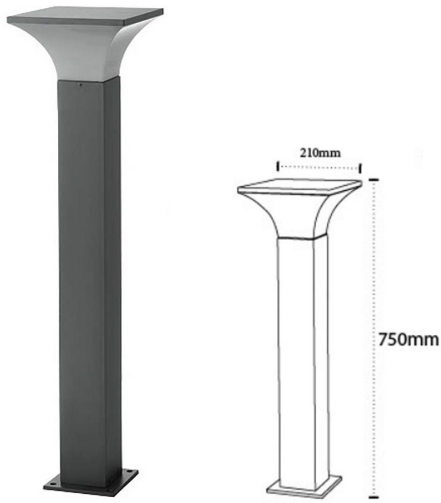

PRODUCT INFORMATION

Application Type

Bollard Lights

Housing Type

Die Cast Aluminum

Housing Colour

Grey

Controls