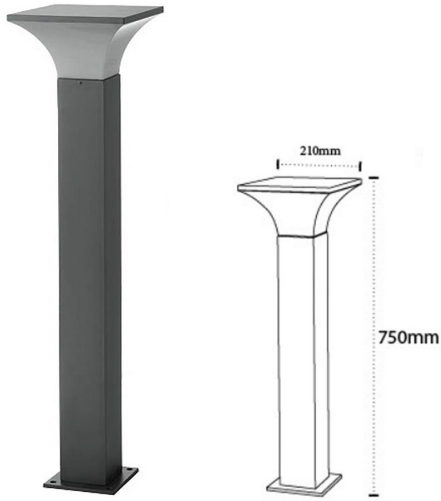

**PRODUCT INFORMATION**

**Application Type**

Bollard Lights

**Housing Type**

Die Cast Aluminum

**Housing Colour**

Grey

**Controls**