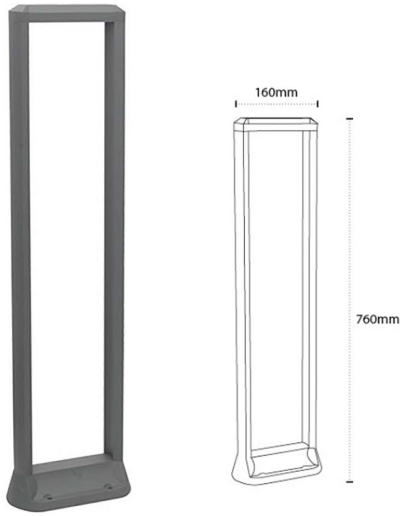

**PRODUCT INFORMATION**

<b>Application Type</b>	Bollard Lights
<b>Housing Type</b>	Die Cast Aluminum
<b>Colour Temperature</b>	3000K, 6000K
<b>Housing Colour</b>	Grey
<b>Controls</b>	On/off
<b>Wattage Upto</b>	12W