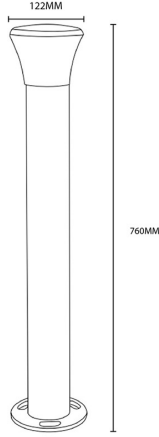

PRODUCT INFORMATION

Application Type

Bollard Lights

Housing Type

Aluminum

Housing Colour

Grey

Controls