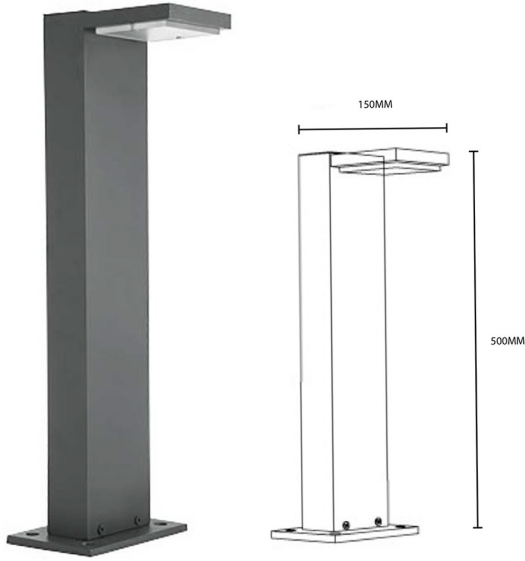

**PRODUCT INFORMATION**

<b>Application Type</b>	Bollard Lights
<b>Housing Type</b>	Aluminum
<b>Colour Temperature</b>	3000K, 6000K
<b>Housing Colour</b>	Grey
<b>Controls</b>	On/off
<b>Wattage Upto</b>	6W