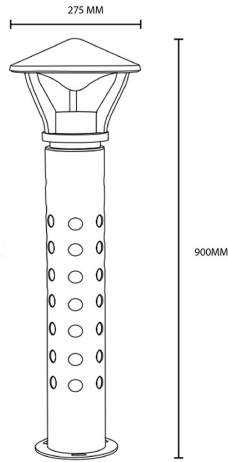

PRODUCT INFORMATION

Application Type

Bollard Lights

Housing Type

Aluminum

Housing Colour

Grey

Controls