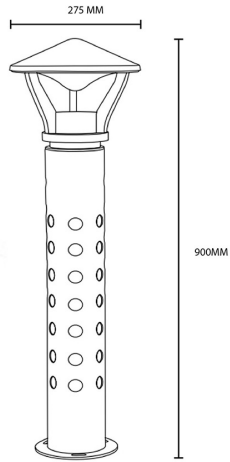

PRODUCT INFORMATION

Application Type

Bollard Lights

Housing Type

Aluminum

Housing Colour

Grey

Controls