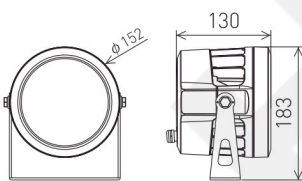

**PRODUCT INFORMATION**

<b>Application Type</b>	Facade Lights
<b>Housing Type</b>	Die Cast Aluminum
<b>Colour Temperature</b>	5000K, RGB, 3000K, 4000K
<b>Light distribution</b>	10°, 15°, 25°, 40°, 6.5°, 60°
<b>Dimmable</b>	No
<b>Controls</b>	Analog, Dali, On/off, Phase Cut
<b>Wattage Upto</b>	36W
<b>Driver</b>	Inbuilt, Remote
<b>Size</b>	Dia: 152MM Width: 130MM Height: 183MM Angled Glare, Half-Open Hood
<b>Accessories</b>	Hood, Honeycomb Glare Sheet

Half-Open Hood

Angled Glare Shield

Honeycomb Glare Sheet