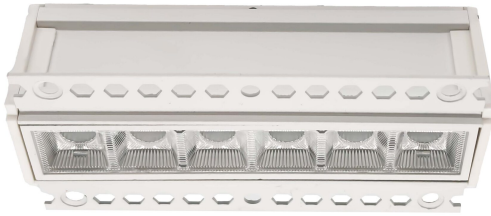

PRODUCT INFORMATION

Application Type	Linear Downlighters
Housing Type	Die Cast Aluminum
Housing Colour	White
Colour Temperature	3500K, 2700K, 3000K, 4000K
Light distribution	26°, 38°
Dimmable	Yes
Controls	Analog, Dali, On/off, Phase Cut
Size	31x126mm, Height: 40mm
Wattage Upto	10W