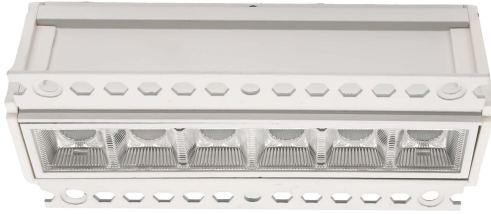

PRODUCT INFORMATION

Application Type	Linear Downlighters
Housing Type	Die Cast Aluminum
Housing Colour	White
Colour Temperature	3500K, 2700K, 3000K, 4000K
Light distribution	26°, 38°
Dimmable	Yes
Controls	Analog, Dali, On/off, Phase Cut
Size	31x126mm, Height: 40mm
Wattage Upto	10W