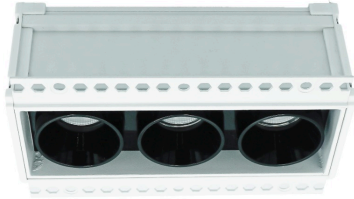

PRODUCT INFORMATION

Application Type	Linear Downlighters
Housing Type	Die Cast Aluminum
Housing Colour	White
Insert Colour	Black
Colour Temperature	3500K, 2700K, 3000K, 4000K
Light distribution	26°, 38°
Dimmable	Yes
Controls	Analog, Dali, On/off, Phase Cut
Wattage Upto	15W
Size	50x140mm, Height: 60mm