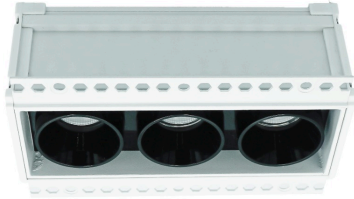

## PRODUCT INFORMATION

<b>Application Type</b>	Linear Downlighters
<b>Housing Type</b>	Die Cast Aluminum
<b>Housing Colour</b>	White
<b>Insert Colour</b>	Black
<b>Colour Temperature</b>	3500K, 2700K, 3000K, 4000K
<b>Light distribution</b>	26°, 38°
<b>Dimmable</b>	Yes
<b>Controls</b>	Analog, Dali, On/off, Phase Cut
<b>Wattage Upto</b>	15W
<b>Size</b>	50x140mm, Height: 60mm