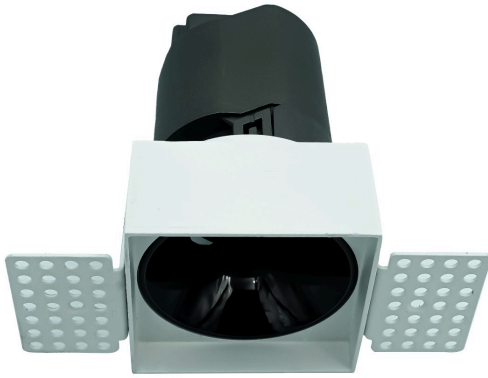

**PRODUCT INFORMATION**

<b>Application Type</b>	Adjustable Downlighters
<b>Colour Temperature</b>	3500K, 2700K, 3000K, 4000K
<b>Housing Type</b>	Die Cast Aluminum
<b>Housing Colour</b>	Black, White
<b>Insert Colour</b>	Black, White
<b>Dimmable</b>	Yes
<b>Controls</b>	Analog, Dali, On/off, Phase Cut
<b>Light distribution</b>	15°, 24°, 35°
<b>Wattage Upto</b>	12W
<b>Size</b>	74X74mm, height: 112mm