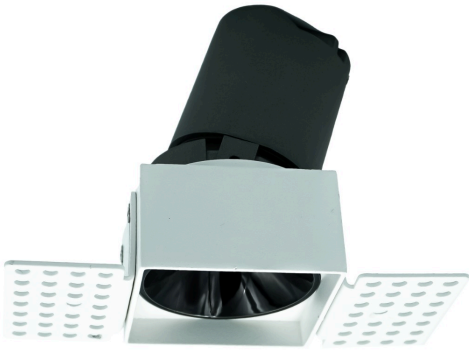

PRODUCT INFORMATION

Application Type	Adjustable Downlighters
Housing Type	Die Cast Aluminum
Housing Colour	Black, White
Insert Colour	Black, White
Colour Temperature	3500K, 2700K, 3000K, 4000K
Light distribution	15°, 24°, 35°
Dimmable	Yes
Controls	Analog, Dali, On/off, Phase Cut
Wattage Upto	8W
Size	54x54mm, height: 88mm