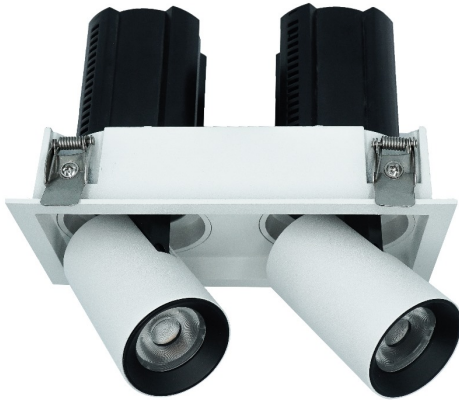

PRODUCT INFORMATION

Application Type	Adjustable Downlighters, Trim Recess Downlighter
Housing Type	Die Cast Aluminum
Housing Colour	White
Colour Temperature	3500K, 2700K, 3000K, 4000K
Light distribution	15°, 24°, 35°
Dimmable	Yes
Controls	Analog, Dali, On/off, Phase Cut
Wattage Upto	2x12W
Size	180x91mm, Height: 116mm