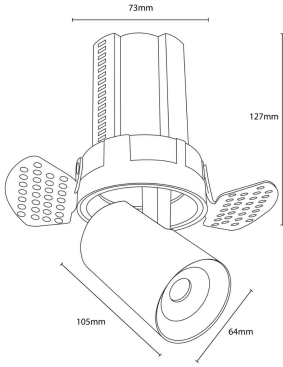

PRODUCT INFORMATION

Application Type	Adjustable Downlighters, Trim Recess Downlighter
Housing Type	Die Cast Aluminum
Insert Colour	Black, White, Dark Chrome, Golden, Silver
Housing Colour	Black, White
Colour Temperature	3500K, 2700K, 3000K, 4000K
Light distribution	15°, 24°, 35°
Dimmable	Yes
Controls	Analog, Dali, On/off, Phase Cut
Wattage Upto	20W
Size	dai: 110mm, height: 127mm