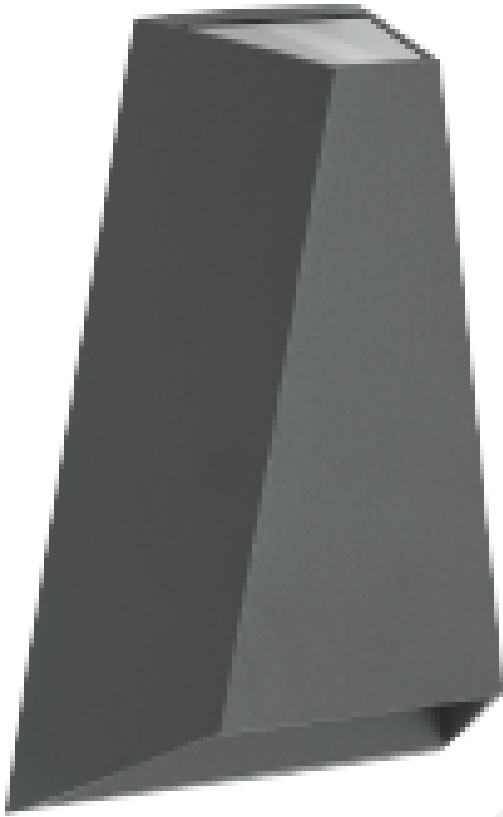

PRODUCT INFORMATION

Application Type	Wall Lights, Up Down
Housing Colour	Grey
Colour Temperature	3000K
Dimmable	No
Housing Type	Die Cast Aluminum
Insert Colour	Grey
Wattage Upto	2x3W
Size	108x176x50MM