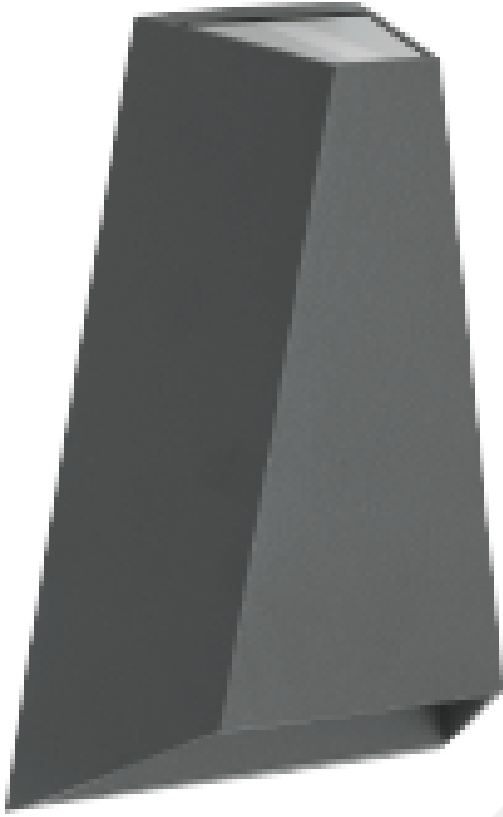

PRODUCT INFORMATION

Application Type	Wall Lights, Up Down
Housing Colour	Grey
Colour Temperature	3000K
Dimmable	No
Housing Type	Die Cast Aluminum
Insert Colour	Grey
Wattage Upto	2x3W
Size	108x176x50MM