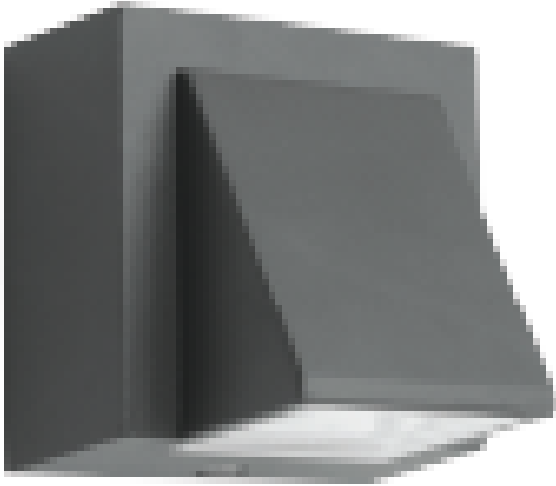

PRODUCT INFORMATION

Application Type	Wall Lights, Up Down
Housing Colour	Grey
Colour Temperature	3000K
Dimmable	No
Housing Type	Die Cast Aluminum
Insert Colour	Grey
Wattage Upto	3W
Size	80x75MM