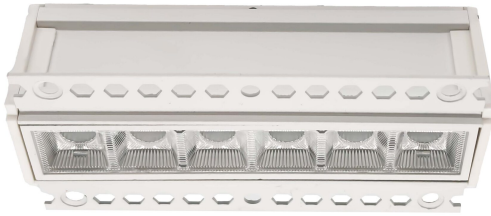

## PRODUCT INFORMATION

<b>Application Type</b>	Linear Downlighters
<b>Housing Type</b>	Die Cast Aluminum
<b>Housing Colour</b>	White
<b>Colour Temperature</b>	3500K, 2700K, 3000K, 4000K
<b>Light distribution</b>	26°, 38°
<b>Dimmable</b>	Yes
<b>Controls</b>	Analog, Dali, On/off, Phase Cut
<b>Size</b>	31x126mm, Height: 40mm
<b>Wattage Upto</b>	10W