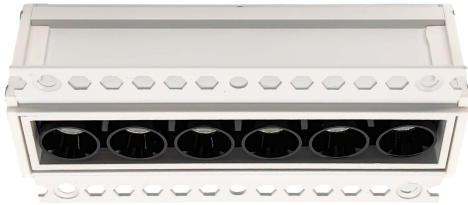

PRODUCT INFORMATION

Application Type	Linear Downlighters
Housing Type	Die Cast Aluminum
Housing Colour	White
Colour Temperature	3500K, 2700K, 3000K, 4000K
Light distribution	26°, 38°
Dimmable	Yes
Controls	Analog, Dali, On/off, Phase Cut
Size	31x126mm, Height: 40mm
Wattage Upto	10W