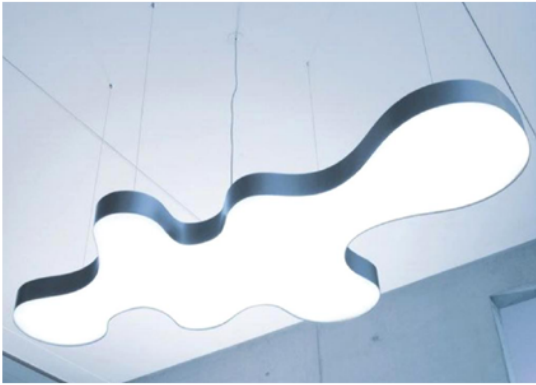

## PRODUCT INFORMATION

<b>Application Type</b>	suspended Lights, Surface Mounted
<b>Colour Temperature</b>	3000K, 4000K, 6000K
<b>Housing Colour</b>	Black, White, As per requirement
<b>Housing Type</b>	Metallic Sheet Metal
<b>Dimmable</b>	No
<b>Controls</b>	On/off
<b>Diffuser Type</b>	Milky Acrylic
<b>Wattage Upto</b>	25W, 38W
<b>Size</b>	600X300MM, 900X300MM