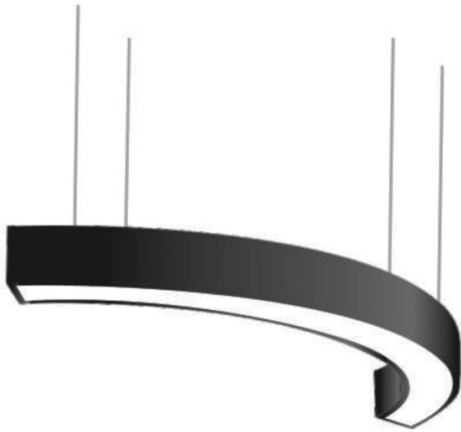

PRODUCT INFORMATION

Application Type	suspended Lights, Surface Mounted
Colour Temperature	3000K, 4000K, 6000K
Housing Colour	Black, White, As per requirement
Housing Type	Metallic Sheet Metal
Dimmable	No
Controls	On/off
Diffuser Type	Milky Acrylic
Wattage Upto	25W, 38W, 75W
Size	300mm, 600mm