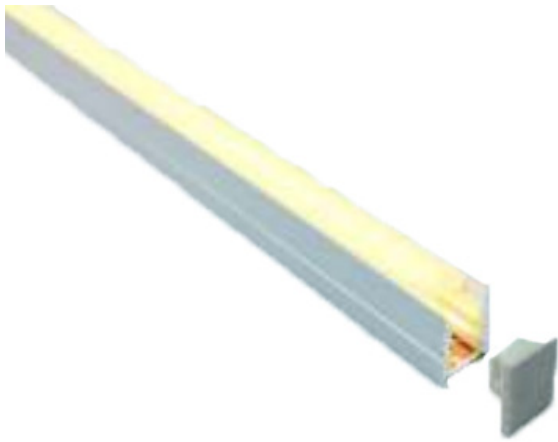

PRODUCT INFORMATION

Application Type

Profile Lights

Housing Type

Die Cast Aluminum

HALOMAX
LIGHTING SOLUTIONS