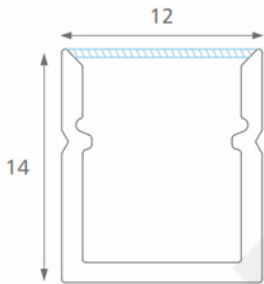

PRODUCT INFORMATION

Application Type

Profile Lights

Housing Type

Die Cast Aluminum

HALOMAX
LIGHTING SOLUTIONS