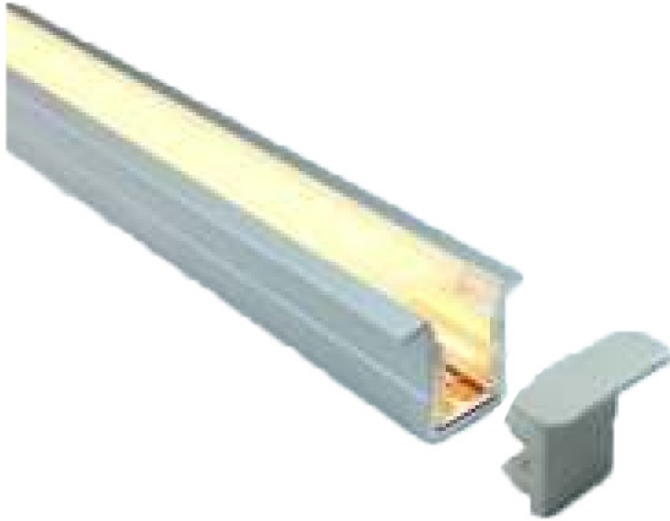

PRODUCT INFORMATION

Application Type

Profile Lights

Housing Type

Die Cast Aluminum

HALOMAX
LIGHTING SOLUTIONS