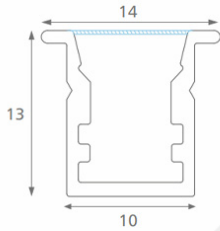

PRODUCT INFORMATION

Application Type

Profile Lights

Housing Type

Die Cast Aluminum

HALOMAX
LIGHTING SOLUTIONS