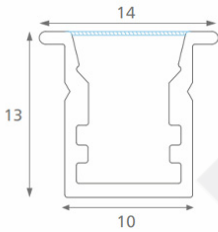

**PRODUCT INFORMATION**

**Application Type**

Profile Lights

**Housing Type**

Die Cast Aluminum

HALOMAX  
LIGHTING SOLUTIONS