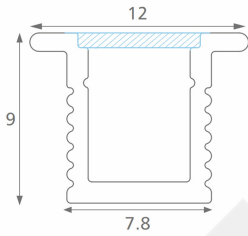

PRODUCT INFORMATION

Application Type

Profile Lights

Housing Type

Die Cast Aluminum

HALOMAX
LIGHTING SOLUTIONS