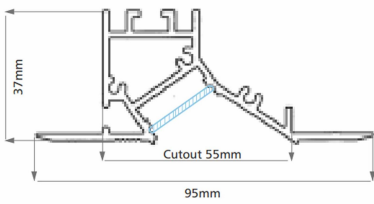

**PRODUCT INFORMATION**

**Application Type**

Profile Lights

**Housing Type**

Die Cast Aluminum

HALOMAX  
LIGHTING SOLUTIONS