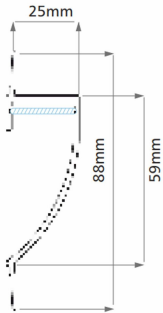

PRODUCT INFORMATION

Application Type

Profile Lights

Housing Type

Die Cast Aluminum

HALOMAX
LIGHTING SOLUTIONS