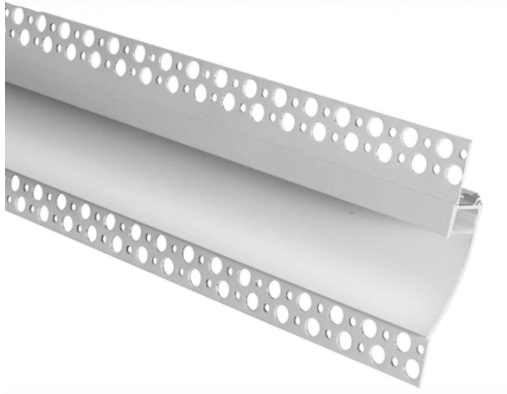

PRODUCT INFORMATION

Application Type

Profile Lights

Housing Type

Die Cast Aluminum

HALOMAX
LIGHTING SOLUTIONS