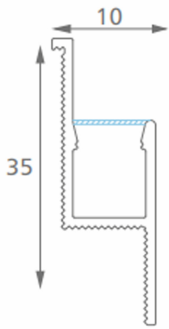

PRODUCT INFORMATION

Application Type

Profile Lights

Housing Type

Die Cast Aluminum

HALOMAX
LIGHTING SOLUTIONS