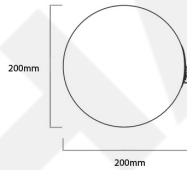

**PRODUCT INFORMATION**

**Colour Temperature** 3000K  
**Wattage Upto** 12W, 28W

HALOMAX  
LIGHTING SOLUTIONS