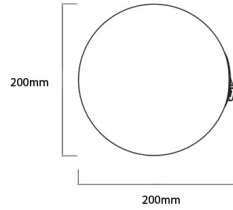

**PRODUCT INFORMATION**

**Colour Temperature** 3000K  
**Wattage Upto** 12W, 28W

HALOMAX  
LIGHTING SOLUTIONS