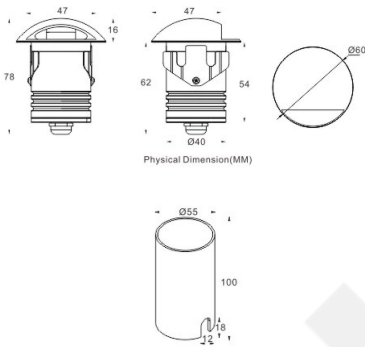

PRODUCT INFORMATION

Application Type

Inground Lights,
Pathway Light

Housing Type

Die Cast Aluminum,
stainless steel

Colour Temperature

3000K

Dimmable

No