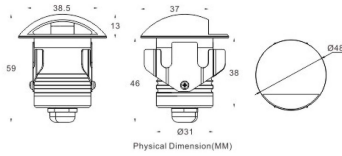

No

Physical Dimension(MM)

MODEL NO	POWER	LIGHT SOURCE	LED COLOR	LIGHTING EFFECT	INPUT VOLT	CONTROL
DM-SIG480101	1W	1PCS CREE	3000K-5700K	1/2*3/4 Emitting Holes	AC220V-240V	ON/OFF
DM-SIG480103	1-3W				DC24V	ON/OFF, 0-10V, DALI/TTC/DMS12