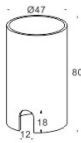

PRODUCT INFORMATION

Application Type

Inground Lights,
Pathway Light

Housing Type

Die Cast Aluminum,
stainless steel

Colour Temperature

3000K

Dimmable

No

Physical Dimension(MM)

MODEL NO	POWER	LIGHT SOURCE	LED COLOR	LIGHTING EFFECT	INPUT VOLT	CONTROL
DM-SIG480101	1W	1PCS CREE	3000K-5700K	1/2*3/4 Emitting Holes	AC220V-240V	ON/OFF
DM-SIG480103	1-3W				DC24V	ON/OFF, 0-10V, DALI/TTC/DMS12