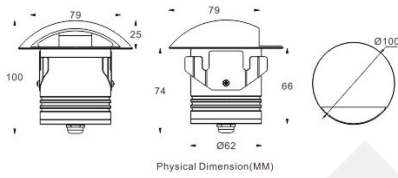

MODEL NO.	POWER	LIGHT SOURCE	LED COLOR	LIGHTING EFFECT	INPUT VOLT	CONTROL
DM-SIG1000107	7W/10W	1PCS CREE TYANSHINE	3000K-5700K		AC220V-240V	ON/OFF Triac/0-10V
DM-SIG1000108	8W				DC24V	ON/OFF,0-10V/DALI Triac/0-10V/DMX512
DM-SIG1000105	5W		Tunable White 2700/6500K	1/2/3/4 Emitting Holes	DC12V/DC24V /DC36V/DC48V	DALI/DMX512
DM-SIG1000103	3W	1PCS TYANSHINE	RGB 3in1			
DM-SIG1000104	4W		RGBW 4in1 (or 3000K/4000K/5000K or 5700K)		DC24V	DMX512