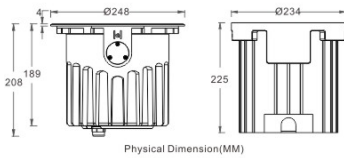

PRODUCT INFORMATION

Application Type	Inground Lights
Colour Temperature	3500K, 6500k, 2700K, 3000K, 4000K, 6000K
Housing Type	Die Cast Aluminum, SS Ring
Dimmable	Yes
Controls	Analog, Dali, On/off
Wattage Upto	42W, 48w, 54W
Size	dia: 248mm, height: 225mm
Driver	Inbuilt, Remote