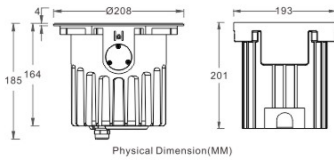

PRODUCT INFORMATION

Application Type	Inground Lights
Colour Temperature	3500K, 6500k, 2700K, 3000K, 4000K, 6000K
Housing Type	Die Cast Aluminum, SS Ring
Dimmable	Yes
Controls	Analog, Dali, On/off
Wattage Upto	36W, 42W
Size	dia: 208mm, height: 201mm
Driver	Inbuilt, Remote