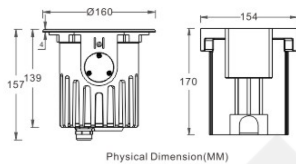

PRODUCT INFORMATION

Application Type	Inground Lights
Colour Temperature	3500K, 6500k, 2700K, 3000K, 4000K, 6000K
Housing Type	Die Cast Aluminum, SS Ring
Dimmable	Yes
Controls	Analog, Dali, On/off
Wattage Upto	15W, 18W
Driver	Inbuilt, Remote
Size	dia: 160mm, height: 170mm