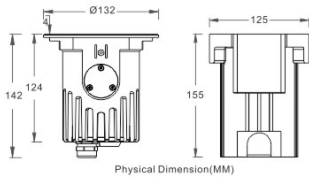

PRODUCT INFORMATION

Application Type	Luminn inground lights
Colour Temperature	3500K, 6500k, 2700K, 3000K, 4000K, 6000K
Housing Type	Die Cast Aluminum, SS Ring
Dimmable	Yes
Controls	Analog, Dali, On/off
Wattage Upto	6W, 8W, 10W, 12W
Size	dia: 132mm, height: 155mm
Driver	Inbuilt, Remote

MODEL NO.	POWER	LIGHT SOURCE	LED COLOR	BEAM ANGLE	INPUT VOLT	CONTROL
ET-DIL1320108	8W/10W	1PCS CREE COB	2700K-6500K	15°/24°/38°/60° (Lens)	AC/DC 110-300V	ON/OFF /R-10V
ET-DIL1320112	6-12W				DC24V/DC36V /DC48V	ON/OFF /PWM /R-10V/DALI/DMX512
ET-DIL1320108	8W/10W			11-24°/22-30° /38-51°/47-50° (Reflector Cup)	AC/DC 110-300V	ON/OFF /R-10V
ET-DIL1320112	6-12W			DC24V/DC36V /DC48V	ON/OFF /PWM /R-10V/DALI/DMX512	