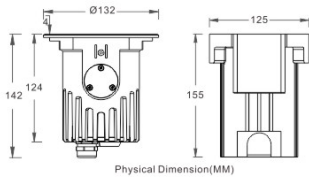

PRODUCT INFORMATION

Application Type	Luminn inground lights
Colour Temperature	3500K, 6500k, 2700K, 3000K, 4000K, 6000K
Housing Type	Die Cast Aluminum, SS Ring
Dimmable	Yes
Controls	Analog, Dali, On/off
Wattage Upto	6W, 8W, 10W, 12W
Size	dia: 132mm, height: 155mm
Driver	Inbuilt, Remote