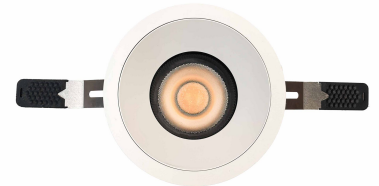

PRODUCT INFORMATION

Application Type	Recessed Down Lighters
Housing Type	Die Cast Aluminum
Housing Colour	White
Insert Colour	White
Colour Temperature	3500K, 2700K, 3000K, 4000K
Light distribution	15°, 24°, 36°, 50°
Wattage Upto	12W
Size	Dia:82mm, Height: 90mm, Cutout: 75mm
Dimmable	Yes
Controls	Analog, Dali, On/off, Phase Cut
CRI	≥90
IP Rating	IP20
Lumen	1032Lm