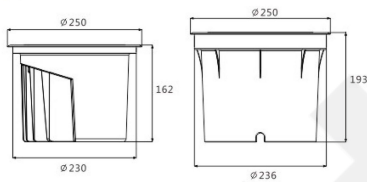

PRODUCT INFORMATION

Application Type	Inground Lights
Housing Type	Die Cast Aluminum, SS Ring
Dimmable	Yes
Controls	Analog, Dali, On/off

MODEL NO.	POWER	LED QTY.	LED COLOR	INPUT VOLT.	LENS DEGREE	CUT OUT
BL-IGWL3602	72W	36PCS	2700K-6500K/R/G/B	AC220/DC24V		
BL-IGWL1803	54W	18PCS	RGB 3in1 DMX512			
BL-IGWL1804	72W	18PCS	RGBW 4in1 DMX512			
BL-IGWL2403	72W	24PCS	RGB 3in1 DMX512	DC24V	15°/30°/45°/60° /10°/60°/20°/45°	250mm
BL-IGWL2404	96W	24PCS	RGBW 4in1 DMX512			