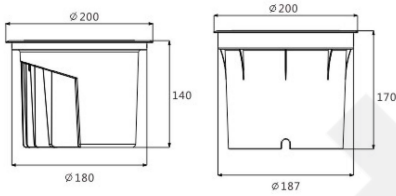

PRODUCT INFORMATION

Application Type	Inground Lights
Housing Type	Die Cast Aluminum, SS Ring
Dimmable	Yes
Controls	Analog, Dali, On/off

MODEL NO.	POWER	LED QTY.	LED COLOR	INPUT VOLT	LENS DEGREE	CUT OUT
BL-IGWL1802	36W	18PCS	2700K-6500K/R/G/B	AC220/DC24V	15°/30°/45°/60° /10°/60°/20°/45°	200mm
BL-IGWL1203		12PCS	RGB 3in1 DMX512	DC24V		
BL-IGWL1204	48W	12PCS	RGBW 4in1 DMX512			