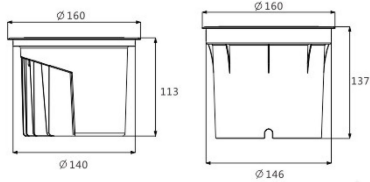

PRODUCT INFORMATION

Application Type	Inground Lights
Housing Type	Die Cast Aluminum, SS Ring
Dimmable	Yes
Controls	Analog, Dali, On/off

MODEL NO.	POWER	LED QTY.	LED COLOR	INPUT VOLT	LENS DEGREE	CUT OUT
BL-IGWL0902	18W	9PCS	2700K-6500K/R/G/B	AC220/DC24V	35°/30°/45°/60° /10°/60°/20°/45°	160mm
BL-IGWL0603		6PCS	RGB 3in1 DMX512	DC24V		
BL-IGWL0604	RGBW 4in1 DMX512					