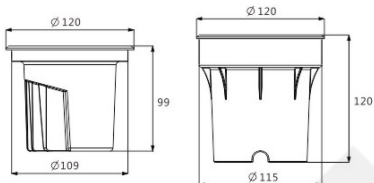

**PRODUCT INFORMATION**

<b>Application Type</b>	Inground Lights
<b>Housing Type</b>	Die Cast Aluminum, SS Ring
<b>Dimmable</b>	Yes
<b>Controls</b>	Analog, Dali, On/off

MODEL NO.	POWER	LED QTY.	LED COLOR	INPUT VOLT	LENS DEGREE	CUT OUT
BL-IGWL0303A	9W	3PCS	2700K-6500K/RIG/B	AC220/DC24V	15°/30°/45°/60° /10°/60°/20°/45°	120mm
BL-IGWL0303B			RGB 3in1 DMX512	DC24V		
BL-IGWL0304	12W		RGBW 4in1 DMX512			